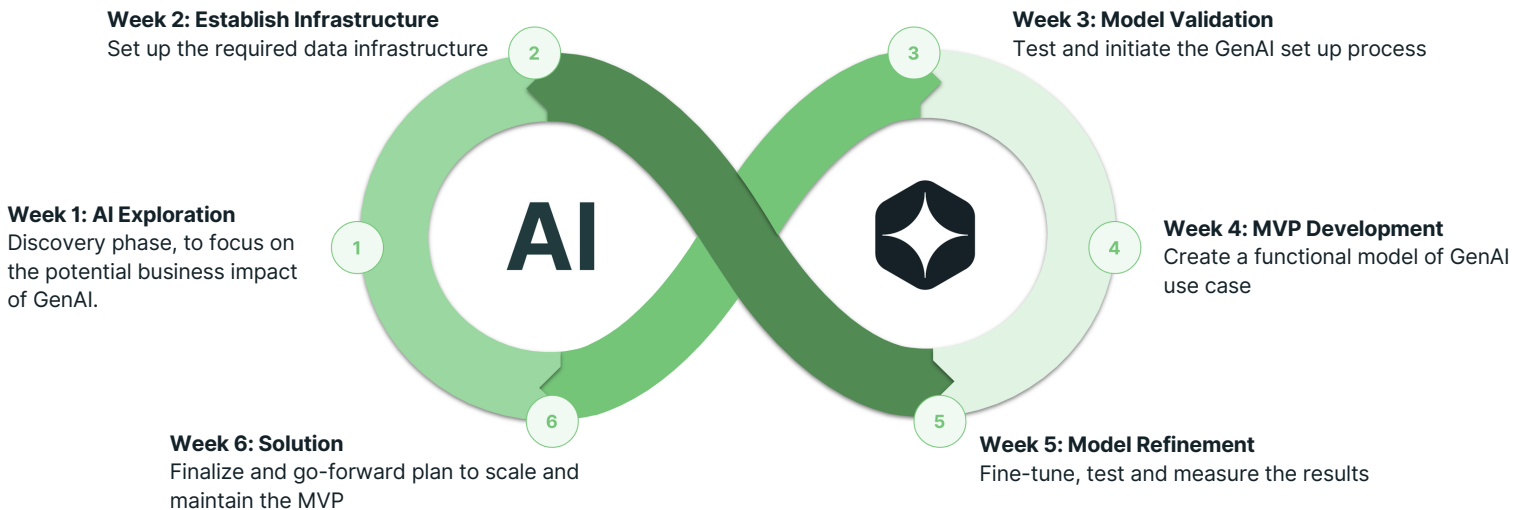

Shaping the Future with Artificial Intelligence & Global, Remote Talent

Andela provides innovative AI solutions that drive results. Our experienced and qualified engineers design and deploy Generative AI to help organizations gain a competitive edge by automating labor-intensive processes, reducing time-to-market, and enhancing customer experiences.

Andela GenAI Impact Assessment

Driving Innovation through Personalized AI Solutions

Customized AI Solutions:

The GenAI Impact Assessment is a tailor-made six-week program that focuses on the identification and realization of a GenAI business solution. We stand up a complete managed team of experts to ensure the success of the program from start to finish.

Proof of Concept for AI Adoption:

This Proof of Concept engagement demonstrates the potential impact of the proposed use case. This hands-on approach provides an actionable first step towards full-scale GenAI adoption, delivering quick win results that matter.

Andela GenAI Impact Assessment Roadmap