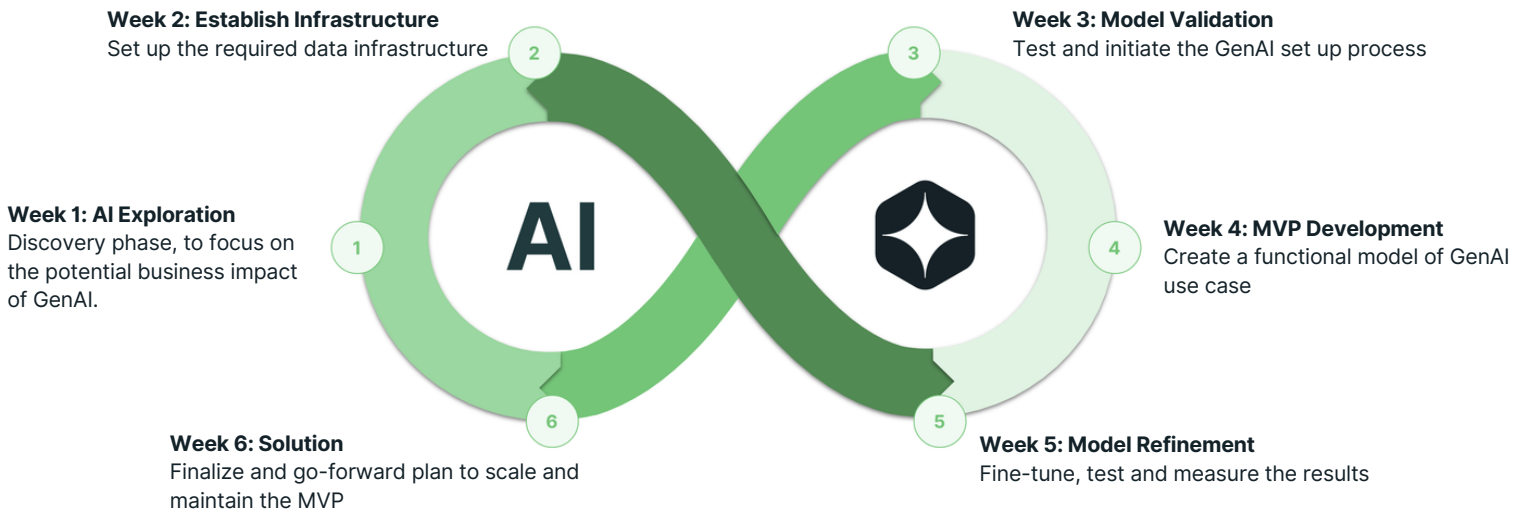

Shaping the Future with Artificial Intelligence & Global, Remote Talent

Andela provides innovative AI solutions that drive results. Our experienced and qualified engineers design and deploy Generative AI to help organizations gain a competitive edge by automating labor-intensive processes, reducing time-to-market, and enhancing customer experiences.

Andela GenAI Impact Assessment

Driving Innovation through Personalized AI Solutions

Customized AI Solutions:

The GenAI Impact Assessment is a tailor-made six-week program that focuses on the identification and realization of a GenAI business solution. We stand up a complete managed team of experts to ensure the success of the program from start to finish.

Proof of Concept for AI Adoption:

This Proof of Concept engagement demonstrates the potential impact of the proposed use case. This hands-on approach provides an actionable first step towards full-scale GenAI adoption, delivering quick win results that matter.

Andela GenAI Impact Assessment Roadmap